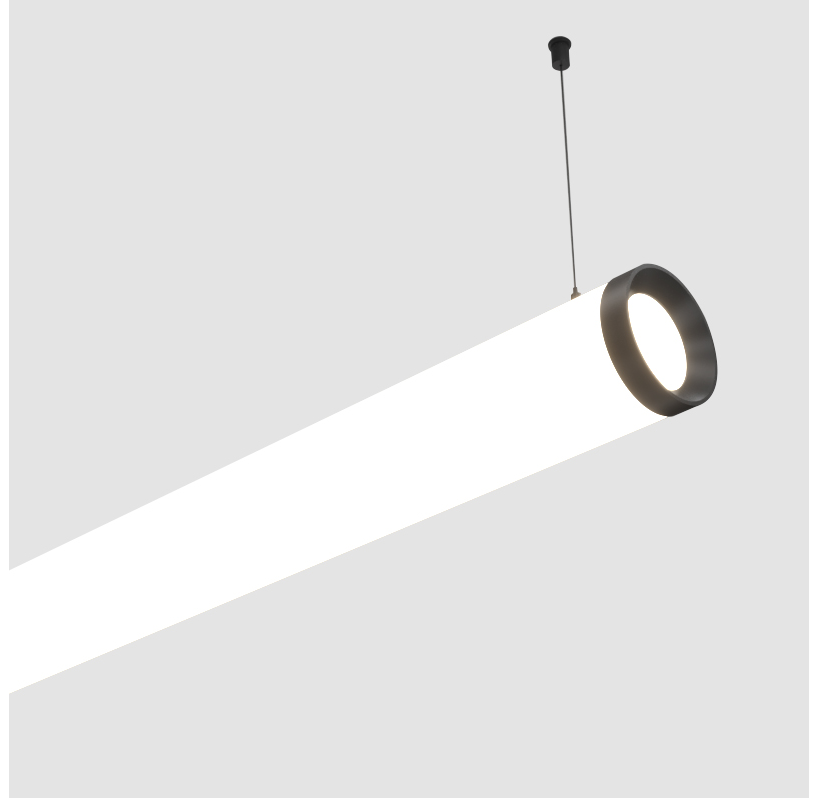

GENERAL

Series: Bunga Plus
Brand: Prolicht
Division: Architectural
Mounting Type: Suspension
Mounting Location: Ceiling
Subcategory: Profile

PHYSICAL

Shape: Cylinder
Length (mm): 1218
Length (in): 47 ¹⁵/₁₆
Width (mm): 115
Width (in): 4 1/2
Height (mm): 115
Height (in): 4 1/2
Max. Overall Height (mm): 2115
Max. Overall Height (in): 83 1/4
Light Distribution: Omnidirectional
Weight (kg): 4.309
Weight (lbs): 9.499
Diffuser: PMMA - Opal
Fixture Finish: SSR / BKV / CWI / CRY / HAB / UFT / ITA / RUA / FTG / MYG / LOD / PUS / FRO / FUP / KIA / POP / BLS / SPG / MEY / GOH / GUM / CHC / COM / ABZ / JAG / OBR / MOS / ROR
Fixture Material: Aluminum
Cable Details: 2000mm or 6000mm Transparent Cable
Upon Request: Cable colour - White / Black / Orange / Red

ELECTRICAL

Lamp Type: LED (Zhaga Standard)
Input Wattage (W): 20
Total Output Wattage (W): 16 / 12.8 (3500K)
Dimming: Non-Dimming / Phase Dimming (120Vac only) / 0-10V Dimming
Driver Included: Yes
Driver Location: Integrated
Driver Type: Constant Current - 120 / 277Vac
Driver Class: Class 2
Input Voltage (V): 120 - 277
Constant Current (MA): 350 / 400 (3500K)

LED

Color Temperature (*K): 3000 / 3500 / 4000
Max. Delivered Lumen (lm): 2210 / 2293 / 2340
CRI: >80 CRI
Lamp Life (hrs): 50000

OPTICAL

RATINGS AND CERTIFICATIONS

Certified By: Certified for North American Standards
IP rating: IP20